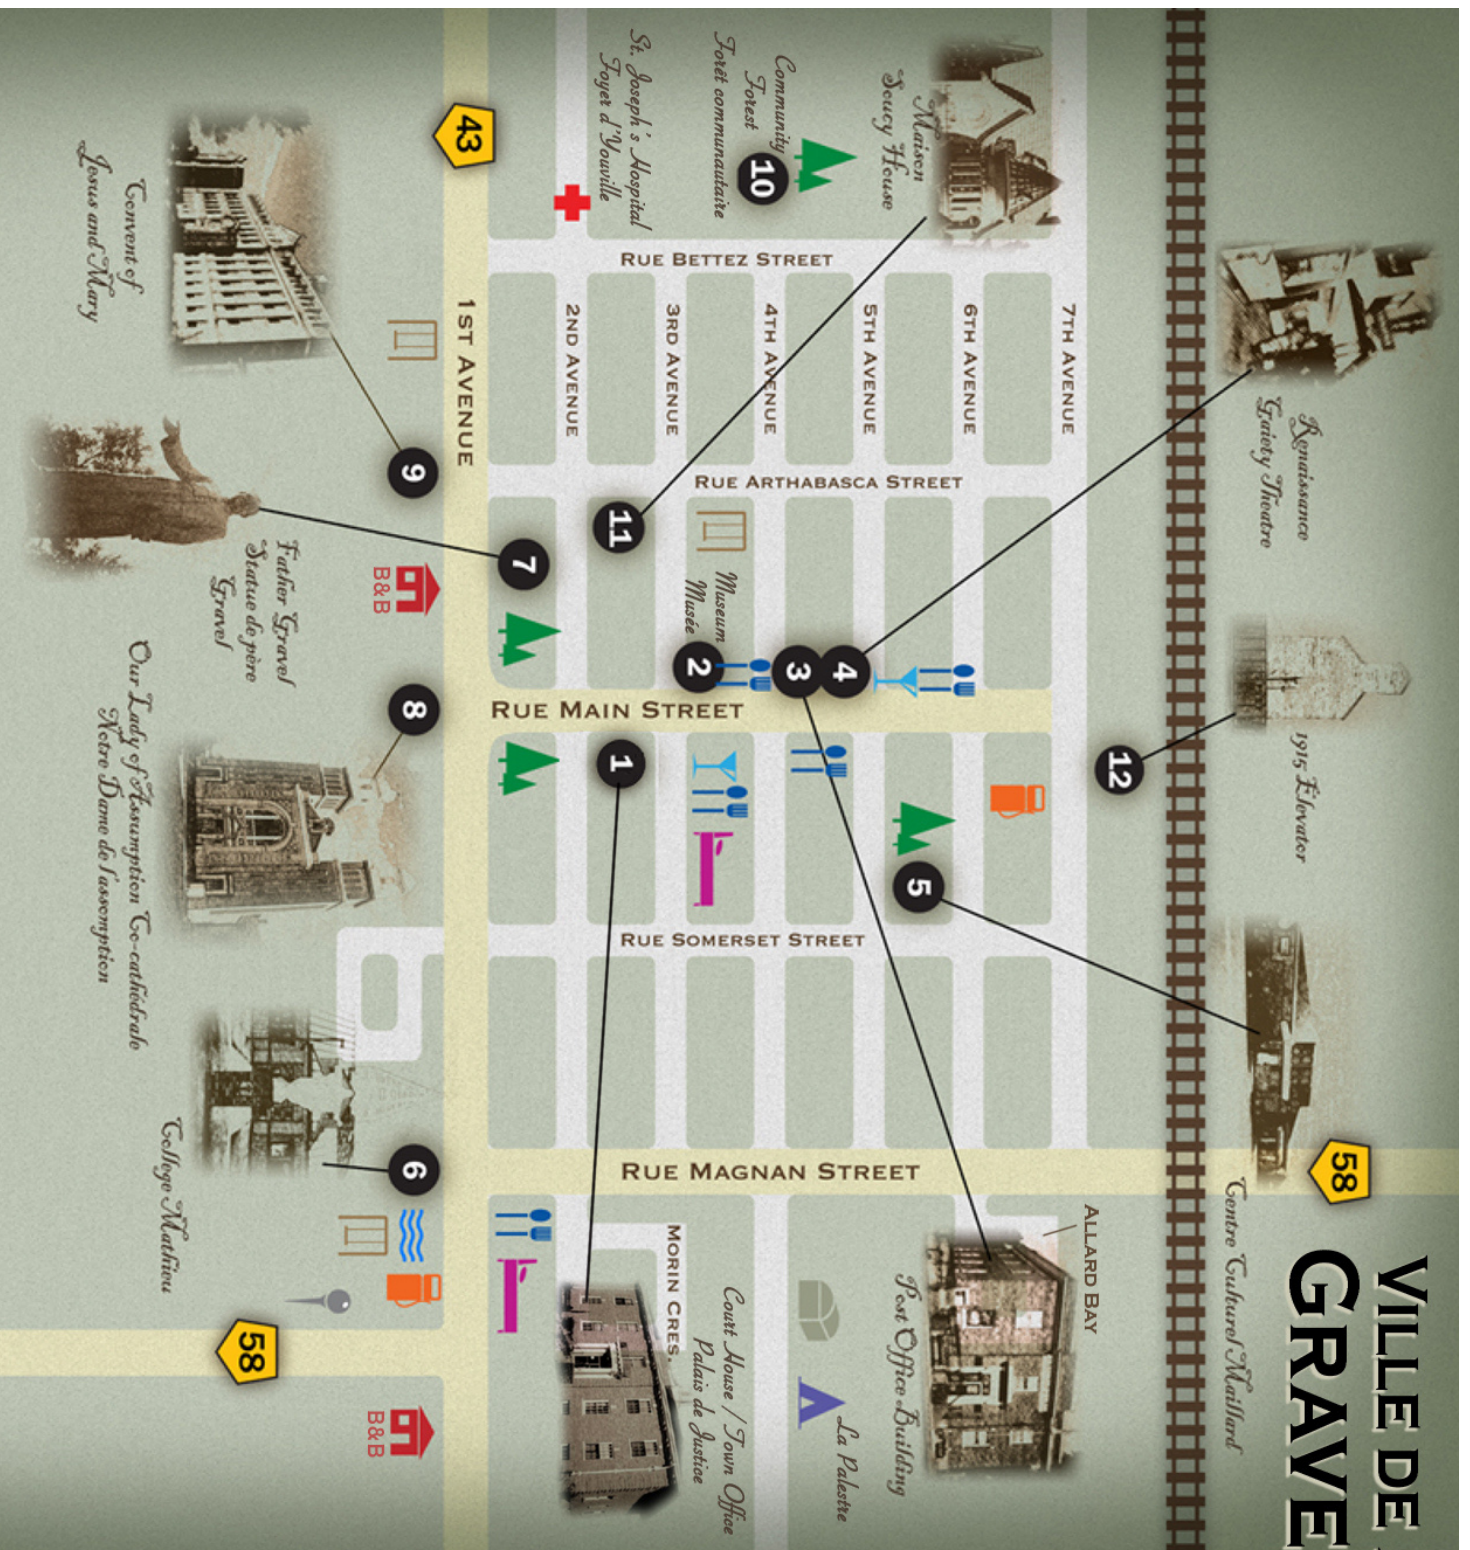

VILLE DE / TOWN OF GRAVELBOURG